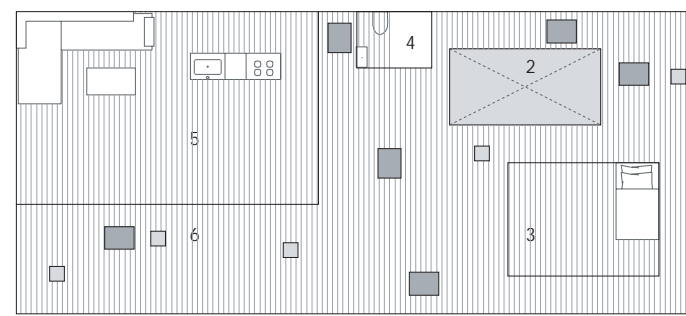

- 1 roof
  - 2 garden
  - 3 bed room
  - 4 bathroom
  - 5 living/ dining room
  - 6 terrace
-  FDH duet high pivot 780 x 1860
  -  FTP-V electro 780 x 980
  -  BDL-L 780 x 600
  -  FTL/D 780 x 600
  -  fixed glass top light
  -  void

ROOF PLAN 1/200

FLOOR PLAN 1/200

SECTION DIAGRAM: layered roofs, roof windows and openings