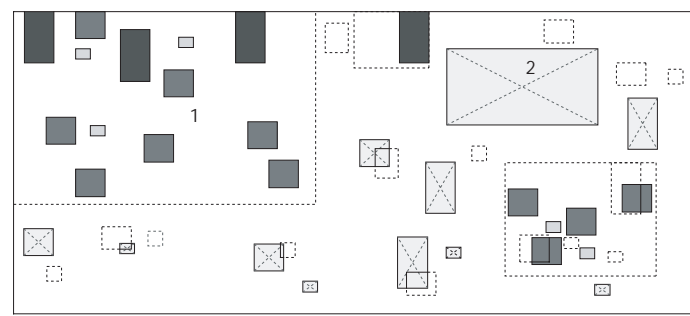

## POROUS HOUSE - sunbeams streaming through the leaves of trees -

The porous house is built in a pinewood forest.

The entire loft space of the house is constructed with layered roof and overlapping the various sizes of FAKRO roof windows, vertical windows and openings to blur the boundary between exterior and interior, as well as artificial and nature. The layered roofs, roof windows, openings fill the house with bright natural light similar to the sunbeams streaming through the leaves of trees. The first layer of the roof with sky lights is placed horizontally to become the terrace, roof for the below rooms, and floor for the loft space. The second layered of the roof with the roof windows is placed above the bedroom to get natural light in the morning, but diffused by the last layer of the roof. The last roof connects all discrete rooms abounded with the roof windows and openings. Since the house is entirely constructed with locally available pinewood, it is not only blending in with the landscape, but also fit with FAKRO windows systems. One walks around the house as if he/ she strolls a forest. The house becomes ones' idyllic hideaway.

CONCEPT IMAGE: sunbeams streaming through the leaves of trees

approaching to the house

The diverse roof windows and openings fill the house with bright natural light similar to the sunbeams streaming through the leaves of trees

- 1 roof
  - 2 garden
  - 3 bed room
  - 4 bathroom
  - 5 living/ dining room
  - 6 terrace
-  FDH duet high pivot 780 x 1860
  -  FTP-V electro 780 x 980
  -  BDL-L 780 x 600
  -  FTL/D 780 x 600
  -  fixed glass top light
  -  void

ROOF PLAN 1/200

FLOOR PLAN 1/200

SECTION DIAGRAM: layered roofs, roof windows and openings