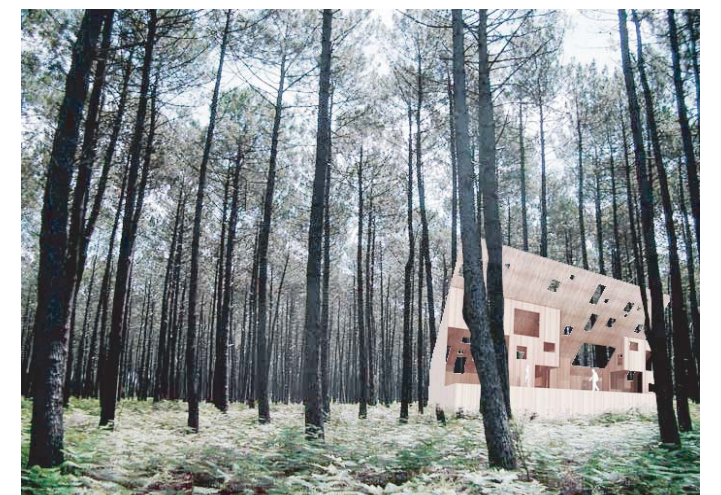

view from the terrace on the loft space: Various windows and openings blur the boundary between interior and exterior, and architecture and landscape.

## POROUS HOUSE - sunbeams streaming through the leaves of trees -

The porous house is built in a pinewood forest.

The entire loft space of the house is constructed with layered roof and overlapping the various sizes of FAKRO roof windows, vertical windows and openings to blur the boundary between exterior and interior, as well as artificial and nature. The layered roofs, roof windows, openings fill the house with bright natural light similar to the sunbeams streaming through the leaves of trees. The first layer of the roof with sky lights is placed horizontally to become the terrace, roof for the below rooms, and floor for the loft space. The second layered of the roof with the roof windows is placed above the bedroom to get natural light in the morning, but diffused by the last layer of the roof. The last roof connects all discrete rooms abounded with the roof windows and openings. Since the house is entirely constructed with locally available pinewood, it is not only blending in with the landscape, but also fit with FAKRO windows systems. One walks around the house as if he/ she strolls a forest. The house becomes ones' idyllic hideaway.

CONCEPT IMAGE: sunbeams streaming through the leaves of trees

approaching to the house

The diverse roof windows and openings fill the house with bright natural light similar to the sunbeams streaming through the leaves of trees

- 1 roof
  - 2 garden
  - 3 bed room
  - 4 bathroom
  - 5 living/ dining room
  - 6 terrace
-  FDH duet high pivot 780 x 1860
  -  FTP-V electro 780 x 980
  -  BDL-L 780 x 600
  -  FTL/D 780 x 600
  -  fixed glass top light
  -  void