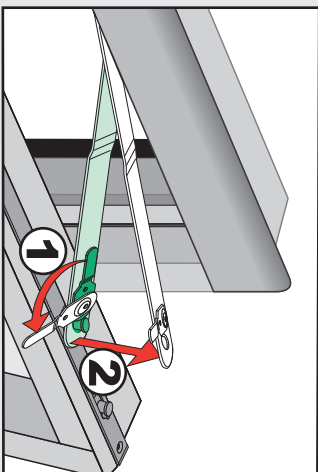

NC 147

| | |
|-----|-----------|
| 15° | H + 85mm |
| 20° | H + 85mm |
| 25° | H + 90mm |
| 30° | H + 95mm |
| 35° | H + 100mm |
| 40° | H + 105mm |
| 45° | H + 110mm |
| 50° | H + 120mm |
| 55° | H + 130mm |

15° - 55°

X

X

S+(20-30) mm

max 80 mm

S+(20-30) mm

max 10cm

min 130 mm