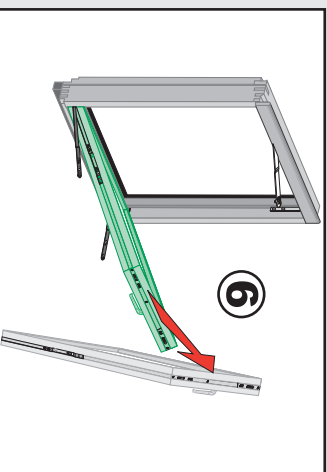

NC 147

| | |
|-----|-----------|
| 15° | H + 85mm |
| 20° | H + 85mm |
| 25° | H + 90mm |
| 30° | H + 95mm |
| 35° | H + 100mm |
| 40° | H + 105mm |
| 45° | H + 110mm |
| 50° | H + 120mm |
| 55° | H + 130mm |

15° - 55°

X

X

S+(20-30) mm

max 80 mm

S+(20-30) mm

max 10cm

min 130 mm