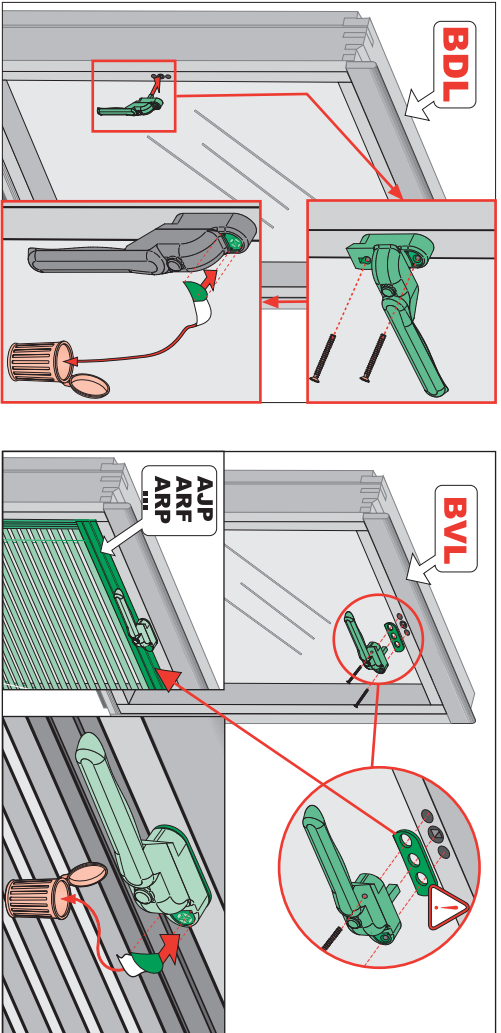

NC 147

| | |
|-----|-----------|
| 15° | H + 85mm |
| 20° | H + 85mm |
| 25° | H + 90mm |
| 30° | H + 95mm |
| 35° | H + 100mm |
| 40° | H + 105mm |
| 45° | H + 110mm |
| 50° | H + 120mm |
| 55° | H + 130mm |

15° - 55°

X

X

S+(20-30) mm

max 80 mm

S+(20-30) mm

max 10cm

min 130 mm