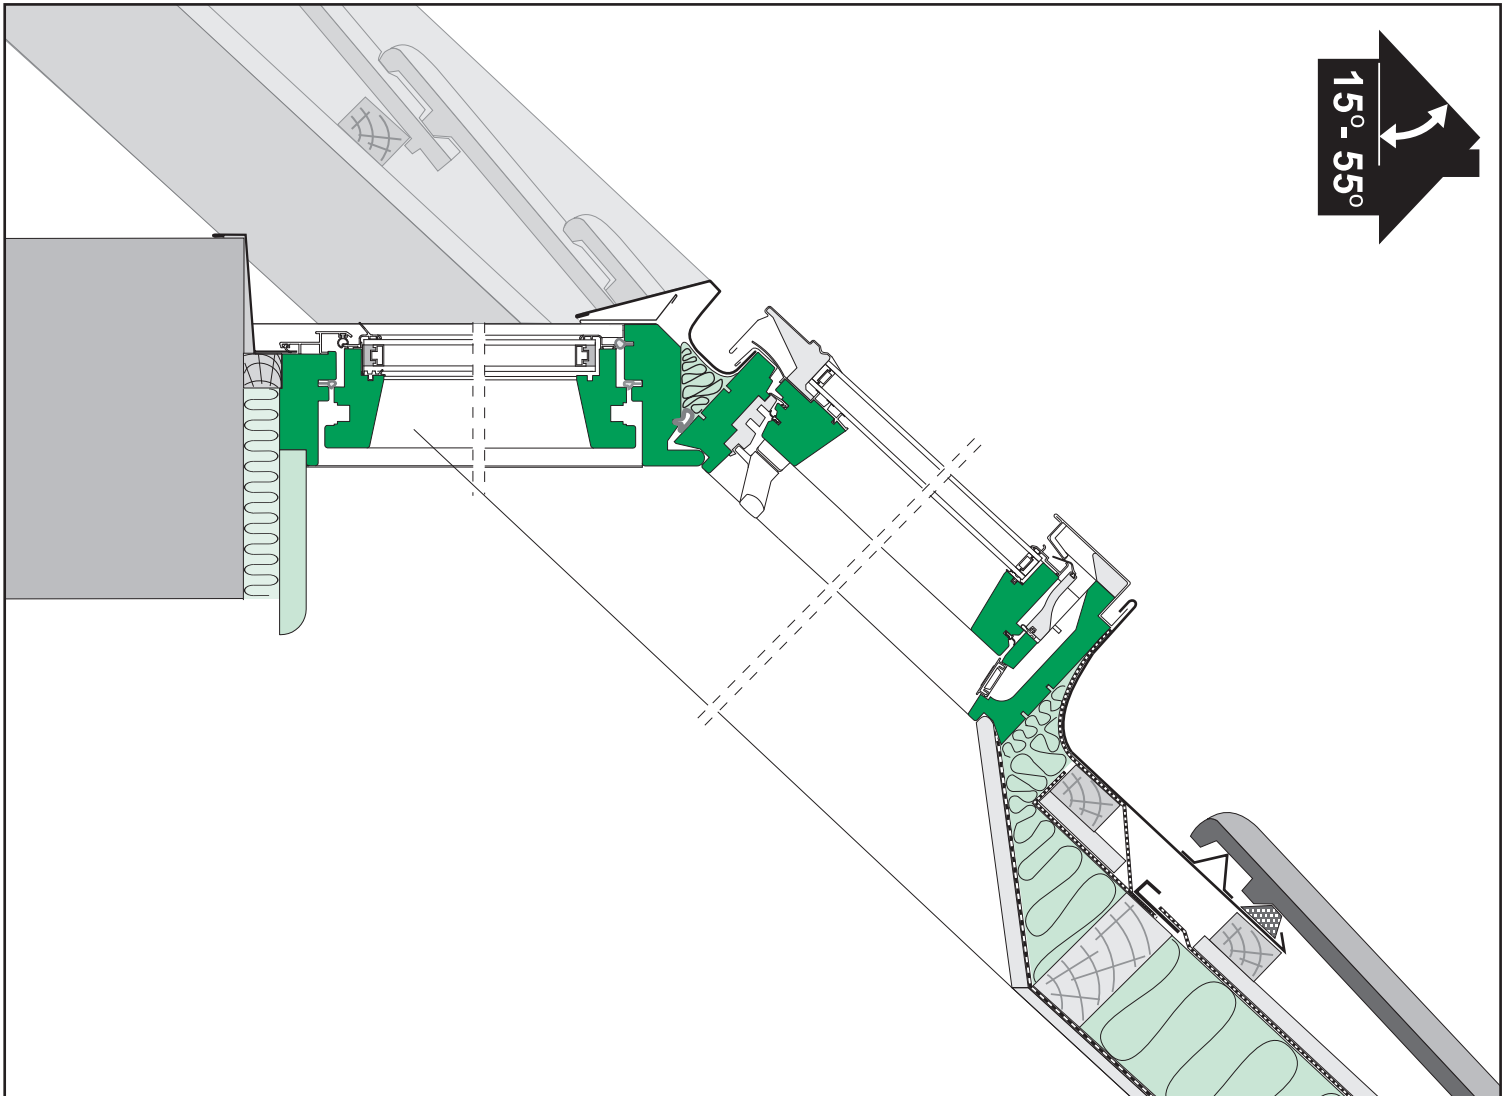

NC 147

| | |
|-----|-----------|
| 15° | H + 85mm |
| 20° | H + 85mm |
| 25° | H + 90mm |
| 30° | H + 95mm |
| 35° | H + 100mm |
| 40° | H + 105mm |
| 45° | H + 110mm |
| 50° | H + 120mm |
| 55° | H + 130mm |

15° - 55°

X

X

S+(20-30) mm

max 80 mm

S+(20-30) mm

max 10cm

min 130 mm