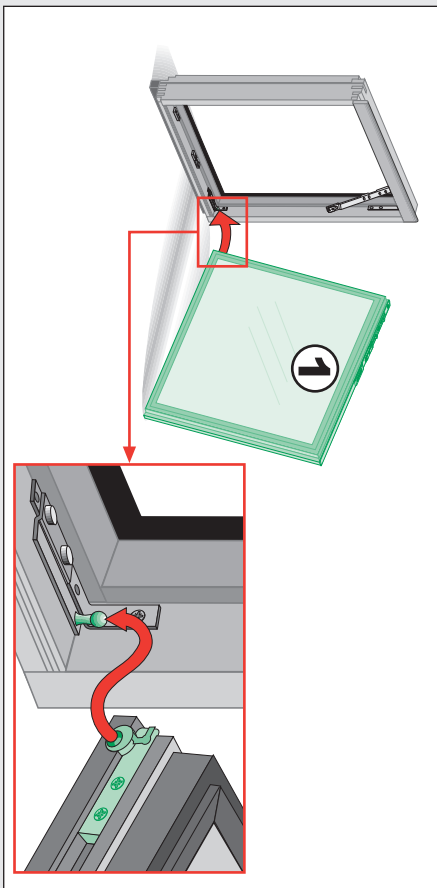

NC 147

| | |
|-----|-----------|
| 15° | H + 85mm |
| 20° | H + 85mm |
| 25° | H + 90mm |
| 30° | H + 95mm |
| 35° | H + 100mm |
| 40° | H + 105mm |
| 45° | H + 110mm |
| 50° | H + 120mm |
| 55° | H + 130mm |

15° - 55°

X

X

S+(20-30) mm

max 80 mm

S+(20-30) mm

max 10cm

min 130 mm