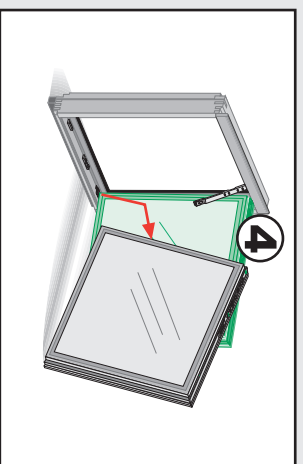

NC 147

| | |
|-----|-----------|
| 15° | H + 85mm |
| 20° | H + 85mm |
| 25° | H + 90mm |
| 30° | H + 95mm |
| 35° | H + 100mm |
| 40° | H + 105mm |
| 45° | H + 110mm |
| 50° | H + 120mm |
| 55° | H + 130mm |

15° - 55°

X

X

S+(20-30) mm

max 80 mm

S+(20-30) mm

max 10cm

min 130 mm