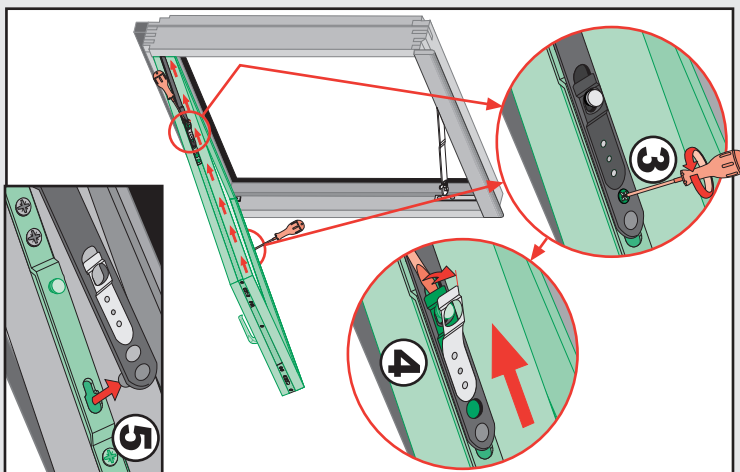

NC 147

| | |
|-----|-----------|
| 15° | H + 85mm |
| 20° | H + 85mm |
| 25° | H + 90mm |
| 30° | H + 95mm |
| 35° | H + 100mm |
| 40° | H + 105mm |
| 45° | H + 110mm |
| 50° | H + 120mm |
| 55° | H + 130mm |

15° - 55°

X

X

S+(20-30) mm

max 80 mm

S+(20-30) mm

max 10cm

min 130 mm