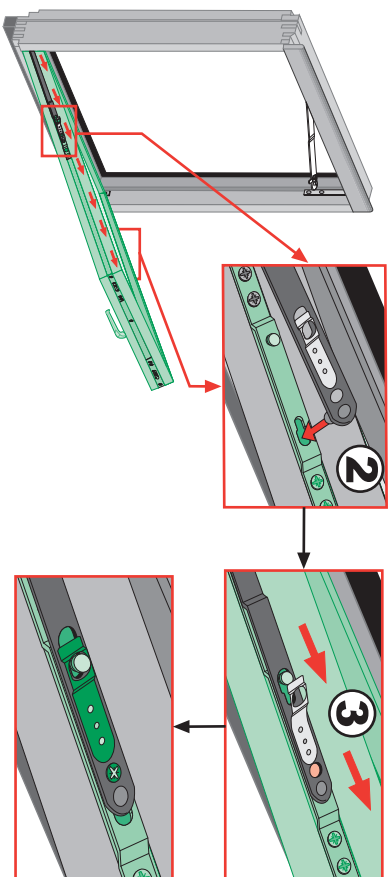

NC 147

| | |
|-----|-----------|
| 15° | H + 85mm |
| 20° | H + 85mm |
| 25° | H + 90mm |
| 30° | H + 95mm |
| 35° | H + 100mm |
| 40° | H + 105mm |
| 45° | H + 110mm |
| 50° | H + 120mm |
| 55° | H + 130mm |

15° - 55°

X

X

S+(20-30) mm

max 80 mm

S+(20-30) mm

max 10cm

min 130 mm