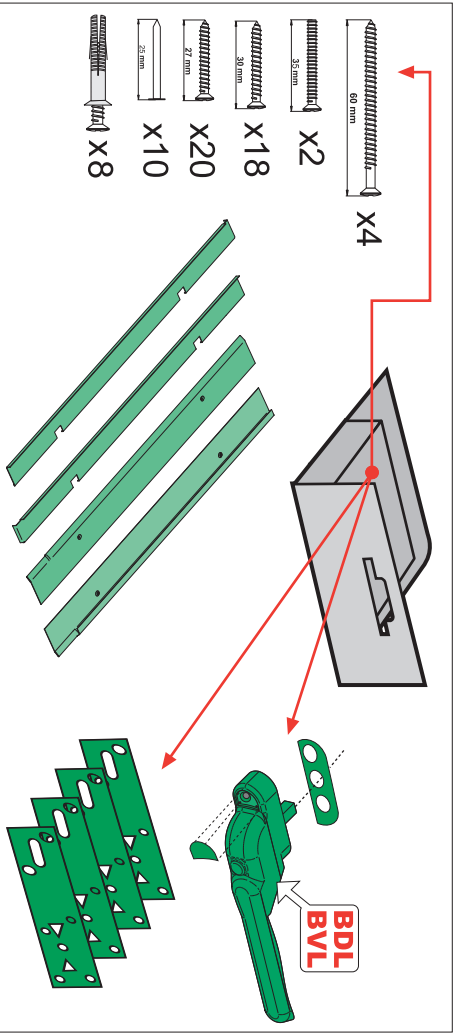

NC 147

| | |
|-----|-----------|
| 15° | H + 85mm |
| 20° | H + 85mm |
| 25° | H + 90mm |
| 30° | H + 95mm |
| 35° | H + 100mm |
| 40° | H + 105mm |
| 45° | H + 110mm |
| 50° | H + 120mm |
| 55° | H + 130mm |

15° - 55°

X

X

S+(20-30) mm

max 80 mm

S+(20-30) mm

max 10cm

min 130 mm