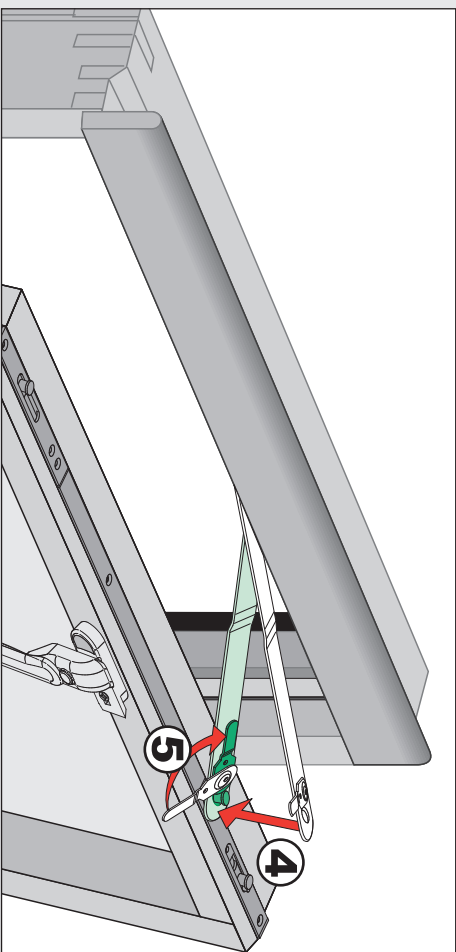

NC 147

| | |
|-----|-----------|
| 15° | H + 85mm |
| 20° | H + 85mm |
| 25° | H + 90mm |
| 30° | H + 95mm |
| 35° | H + 100mm |
| 40° | H + 105mm |
| 45° | H + 110mm |
| 50° | H + 120mm |
| 55° | H + 130mm |

15° - 55°

X

X

S+(20-30) mm

max 80 mm

S+(20-30) mm

max 10cm

min 130 mm